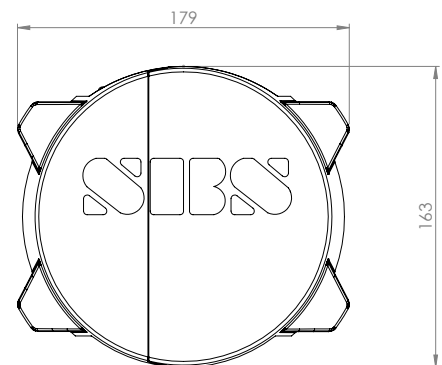

SBS Turtle

The SBS Turtle door lock consists of two parts: one part is mounted on the left-hand door and the other is mounted on the right-hand door.

The two parts are linked together and secured by means of a padlock. This construction allows approximately 15 mm of play between the two doors. The Turtle is suitable for almost all container and trailer doors and also provides a very high level of protection against attacks because it completely surrounds the padlock. Furthermore it is made of extra strong Stainless Steel.

The Turtle security lock (in combination with PL358 or SBS PL7000 padlock) is Kiwa SCM heavy duty approved, which means that the lock keeps professional thieves busy for at least 5 minutes. The Kiwa SCM quality mark is important to insurers because it proves that a vehicle has been fitted with an approved and certified security device.

TECHNICAL DATA

Material Cast stainless steel
Finish White powder coating

OPTIONS

- Abloy PL358 or SBS PL7000 padlock
- Keyed alike/master key system
- Also smaller version available (Turtle S)

SBS-10-2303 EN