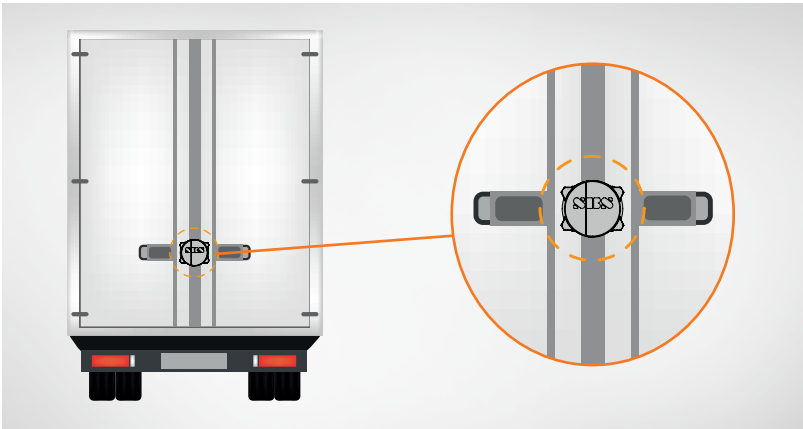

SBS Turtle

The SBS Turtle door lock consists of two parts: one part is mounted on the left-hand door and the other is mounted on the right-hand door.

The two parts are linked together and secured by means of a padlock. This construction allows approximately 15 mm of play between the two doors. The Turtle is suitable for almost all container and trailer doors and also provides a very high level of protection against attacks because it completely surrounds the padlock. Furthermore it is made of extra strong Stainless Steel.

The Turtle security lock (in combination with PL358 or SBS PL7000 padlock) is Kiwa SCM heavy duty approved, which means that the lock keeps professional thieves busy for at least 5 minutes. The Kiwa SCM quality mark is important to insurers because it proves that a vehicle has been fitted with an approved and certified security device.

TECHNICAL DATA

Material Cast stainless steel
Finish White powder coating

OPTIONS

- Abloy PL358 or SBS PL7000 padlock
- Keyed alike/master key system
- Also smaller version available (Turtle S)

SBS-10-2303 EN